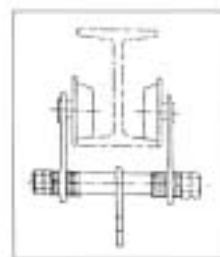

TROLLEY

Roller bearings, "Speed" adjustable trolley

Numéro produit Product number	Capacité Capacity	Pour partie en "I" For "I" beam
	tonnes / tons	po. / in.
PT410	1	2" - 5"
PT420	2	3" - 6"
PT430	3	3" - 6"